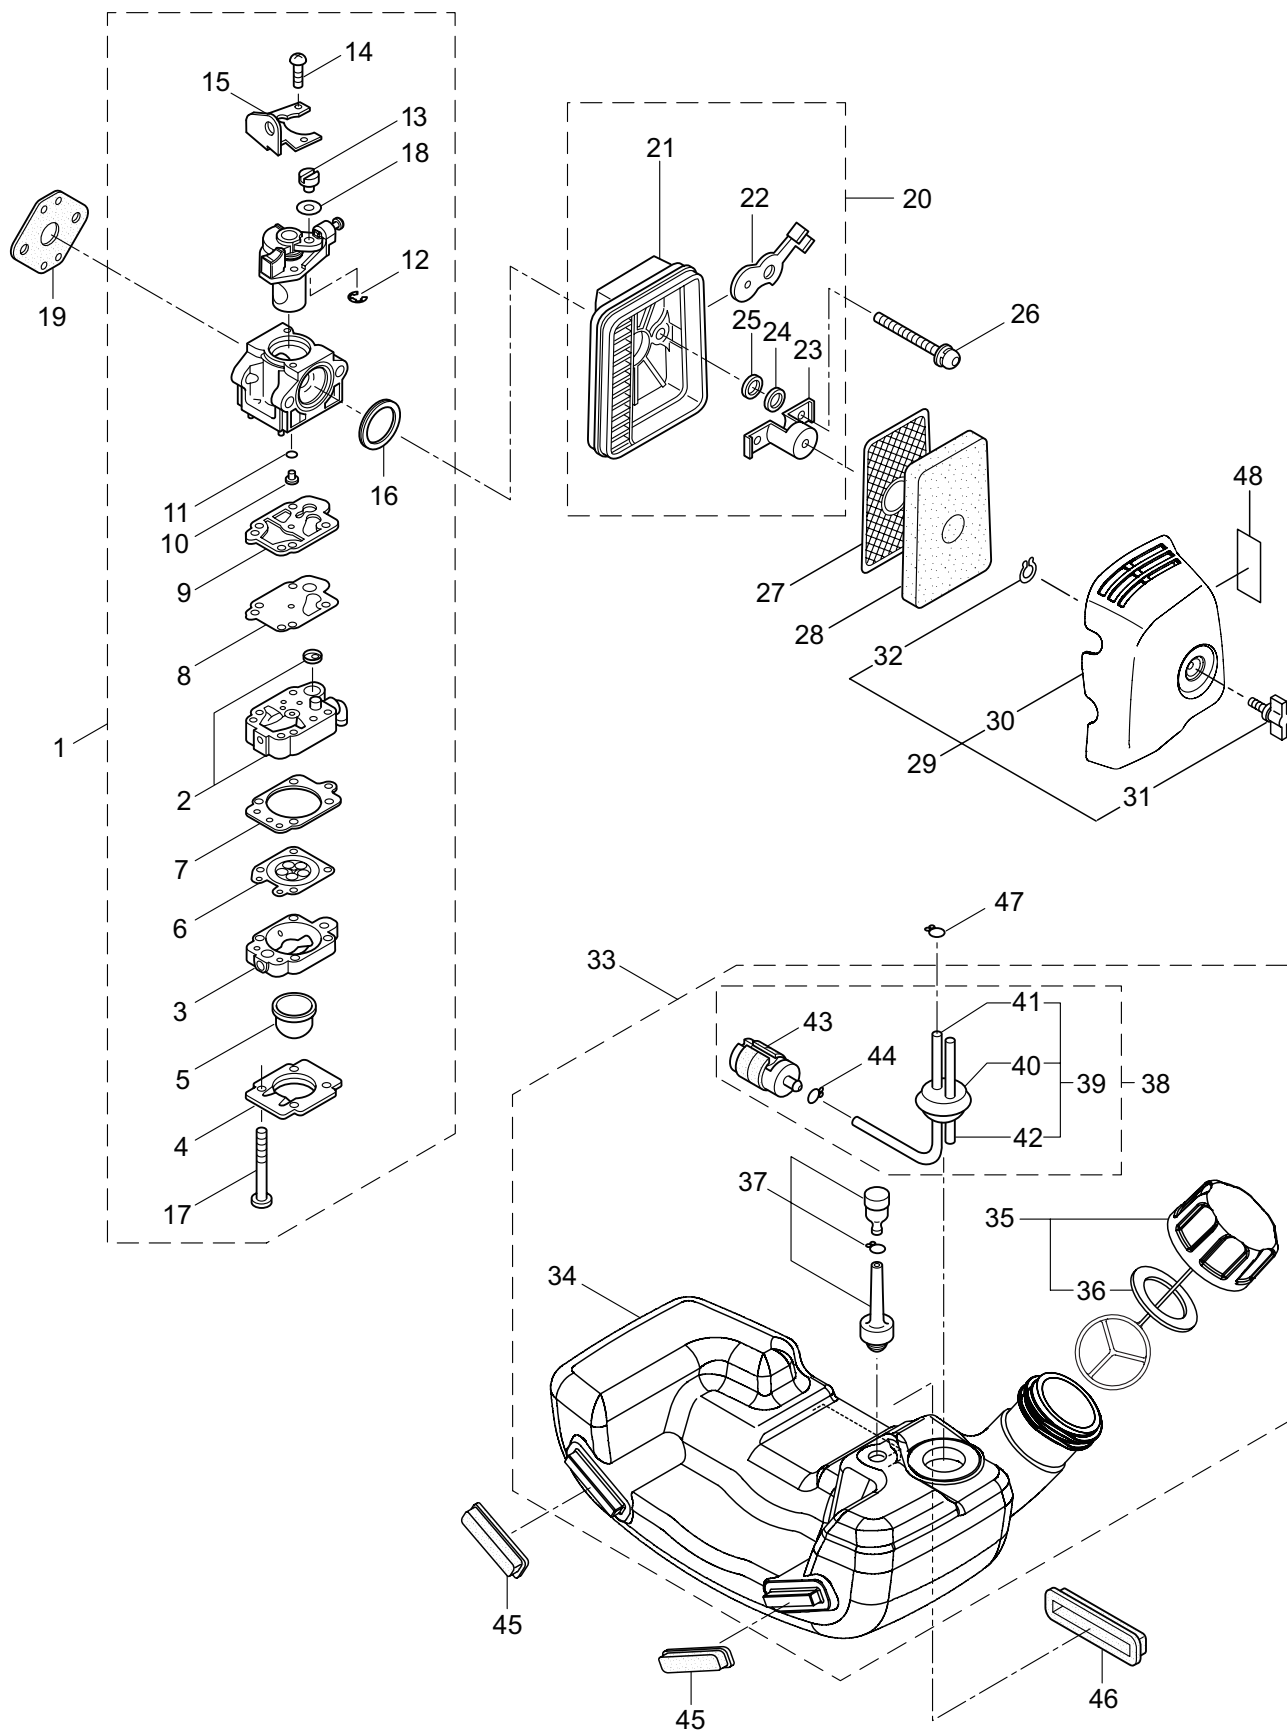

5. BKC501RS
CARBURETOR, FUEL TANK

Ref. No.	Part No.	Part Name	Q'ty	Remarks
5-1	284103	Carburetor Ass'y	1	Incl.2-18 New gasket required
5-2	263739	Pump Body	1	
5-3	262991	Purge Body	1	
5-4	262992	Cover Plate	1	
5-5	261874	Primer Bulb	1	
5-6	283905	Diaphragm, Meterring	1	
5-7	262993	Gasket	1	
5-8	262994	Diaphragm,Fuel Pump	1	
5-9	282576	Gasket	1	
5-10	281486	Main Jet	1	
5-11	261871	O-Ring	1	
5-12	261876	E-Ring	1	
5-13	261658	Swivel	1	
5-14	261875	Screw	2	
5-15	264677	Bracket	1	
5-16	261657	Packing	1	
5-17	262996	Screw	4	
5-18	264678	Washer	1	
5-19	262587	Gasket	1	
5-20	263987	Air Filter Body Ass'y	1	Incl.21-25
5-21	263338	Air Filter Body	1	
5-22	267934	Choke Valve	1	
5-23	263342	Stay	1	
5-24	263345	Packing	1	7.2x11xt1.3
5-25	263942	Washer	1	7.2x12xt0.15
5-26	262720	Cap Screw	2	M5x55
5-27	262727	Screen	1	
5-28	262643	Foam Element	1	
5-29	277847	Cover Ass'y	1	Incl.30-32
5-30	277848	Air Filter Cover	1	
5-31	281438	Knob	1	
5-32	261734	Snap Ring	1	#5
5-33	277812	Fuel Tank Ass'y	1	Incl.34-44
5-34	277831	Fuel Tank	1	
5-35	275306	Fuel Tank Cap Ass'y	1	Incl.36
5-36	274875	Gasket	1	
5-37	261696	Breather Ass'y	1	
5-38	262645	Fuel Pipe Pick-up Ass'y	1	Incl.39-44
5-39	262646	Fuel Pipe Ass'y	1	Incl.40-42
5-40	261115	Grommet	1	
5-41	262649	Fuel Pipe	1	
5-42	263038	Return Pipe	1	3x6x85L
5-43	267328	Fuel Filter Ass'y	1	
5-44	261117	Clip	1	
5-45	261119	Pad	2