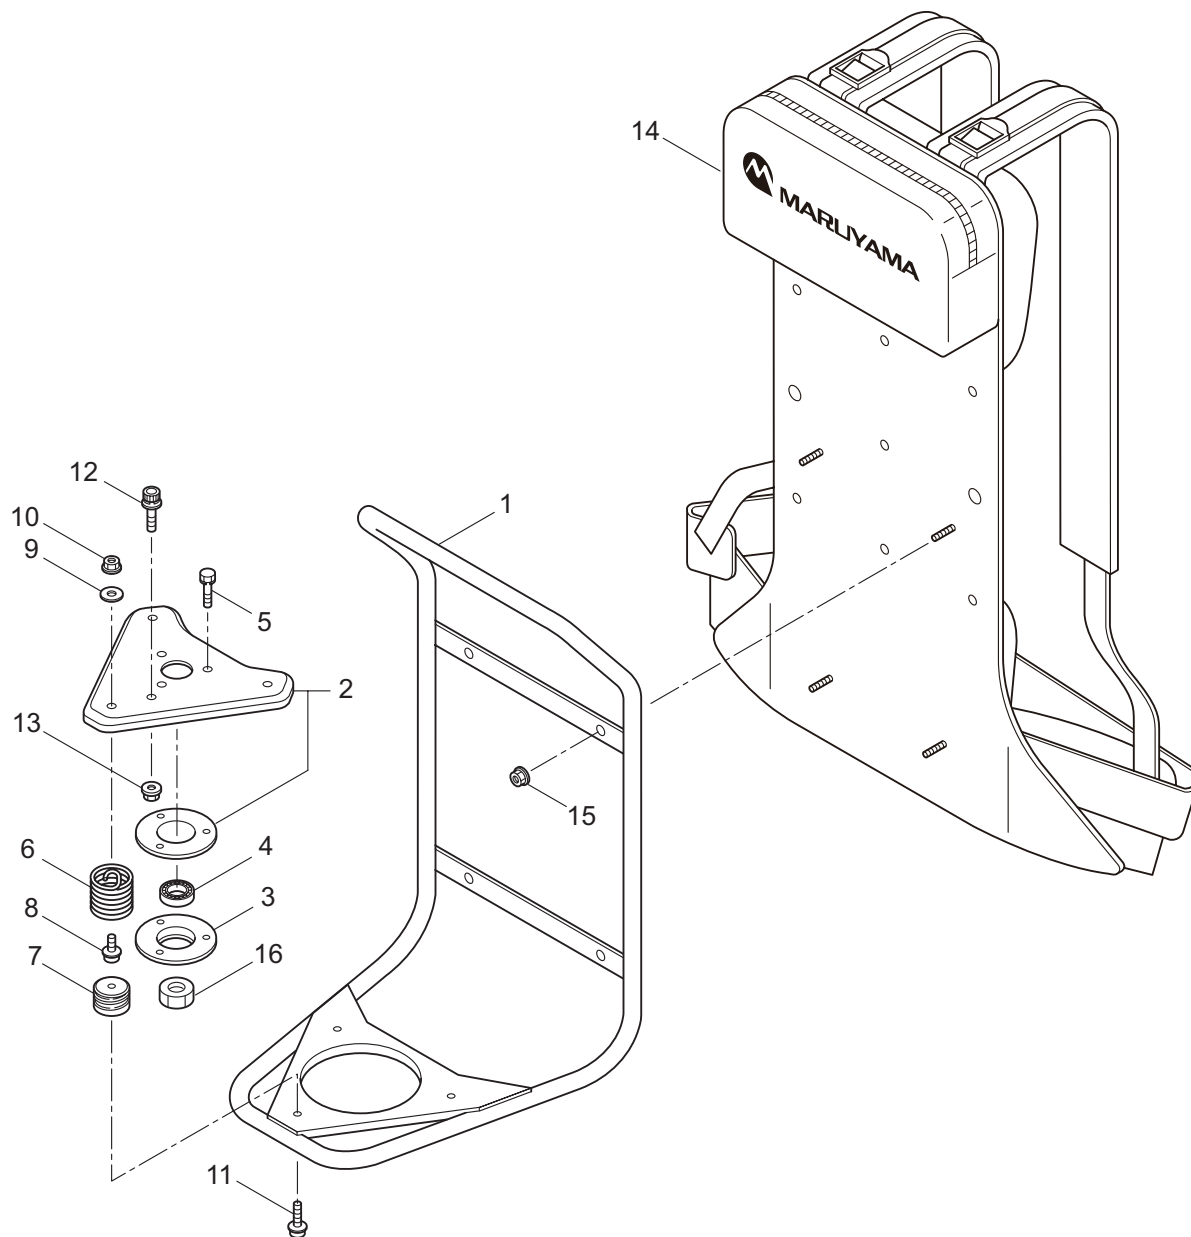

3. BKC501RS
SUPPORT FRAME

Ref. No.	Part No.	Part Name	Q'ty	Remarks
3-1	224730	Support Frame	1	
3-2	232316	Turn Bracket Ass'y	1	
3-3	211644	Bearing Case	1	
3-4	220619	Bearing	1	#6001UU
3-5	092578	Bolt	3	M5x10
3-6	231946	Spring	3	
3-7	231947	Spring Holder	3	
3-8	228250	Bolt	3	M5x12
3-9	231948	Washer	3	5.2x16xt1
3-10	215230	Nut	3	M5
3-11	231949	Screw	3	
3-12	223704	Cap Screw	1	M6x12
3-13	219959	Nut	1	M6
3-14	226490	Pad	1	
3-15	215230	Nut	4	M5
3-16	084020	Nut	1	M12