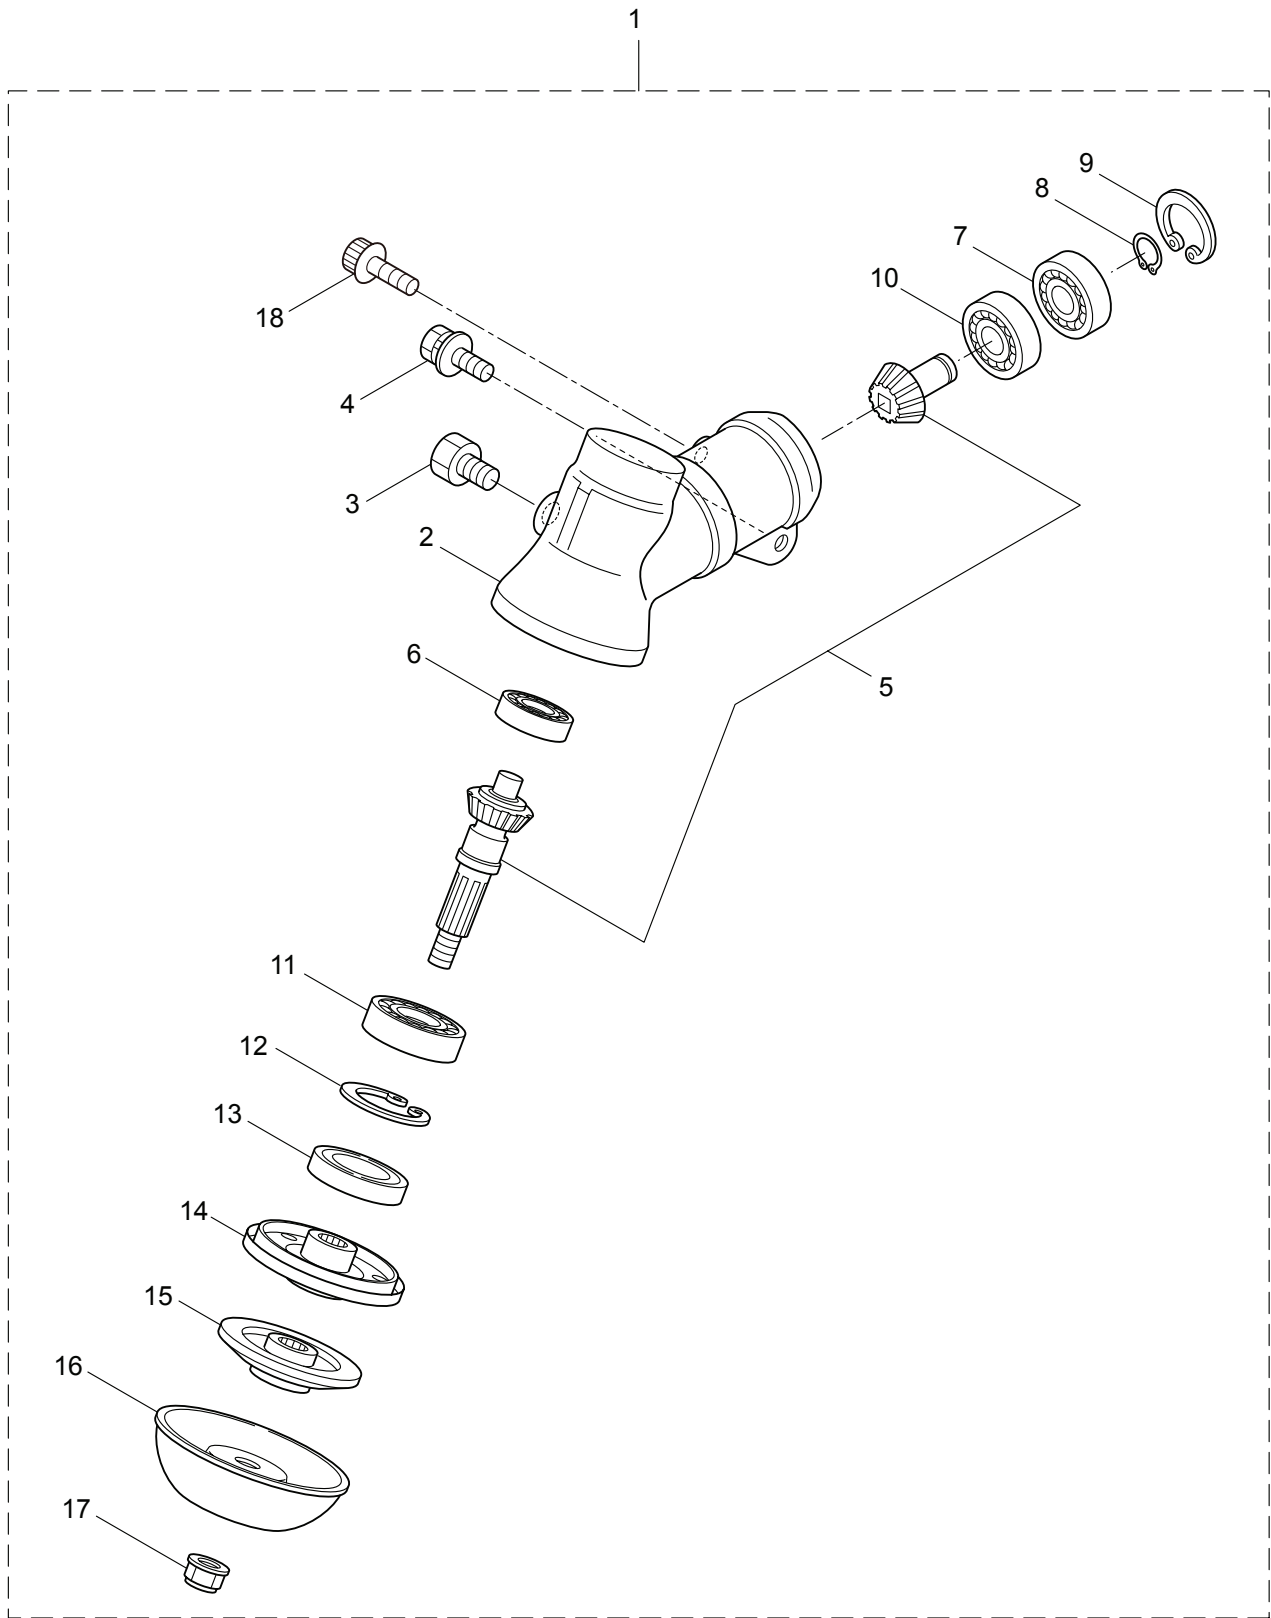

2. BKC501RS
GEARCASE

Ref. No.	Part No.	Part Name	Q'ty	Remarks
2-1	234837	Gearcase Ass'y	1	Incl.2-18
2-2	232850	Gearcase	1	
2-3	234109	Bolt	1	M8x8
2-4	217134	Bolt	1	M6x30
2-5	234349	Gear Set	1	
2-6	014490	Bearing	1	#6000
2-7	106933	Bearing	1	#6000Z
2-8	014210	Snap Ring	1	#10
2-9	054676	Snap Ring	1	#26
2-10	014490	Bearing	1	#6000
2-11	012544	Bearing	1	#6202
2-12	012380	Snap Ring	1	#35
2-13	232049	Oil Seal	1	D21355
2-14	232322	Bracket A Ass'y	1	
2-15	232052	Bracket B	1	
2-16	230849	Stabilizer	1	
2-17	232920	Nut	1	M10x1.25
2-18	217135	Bolt	1	M6x10