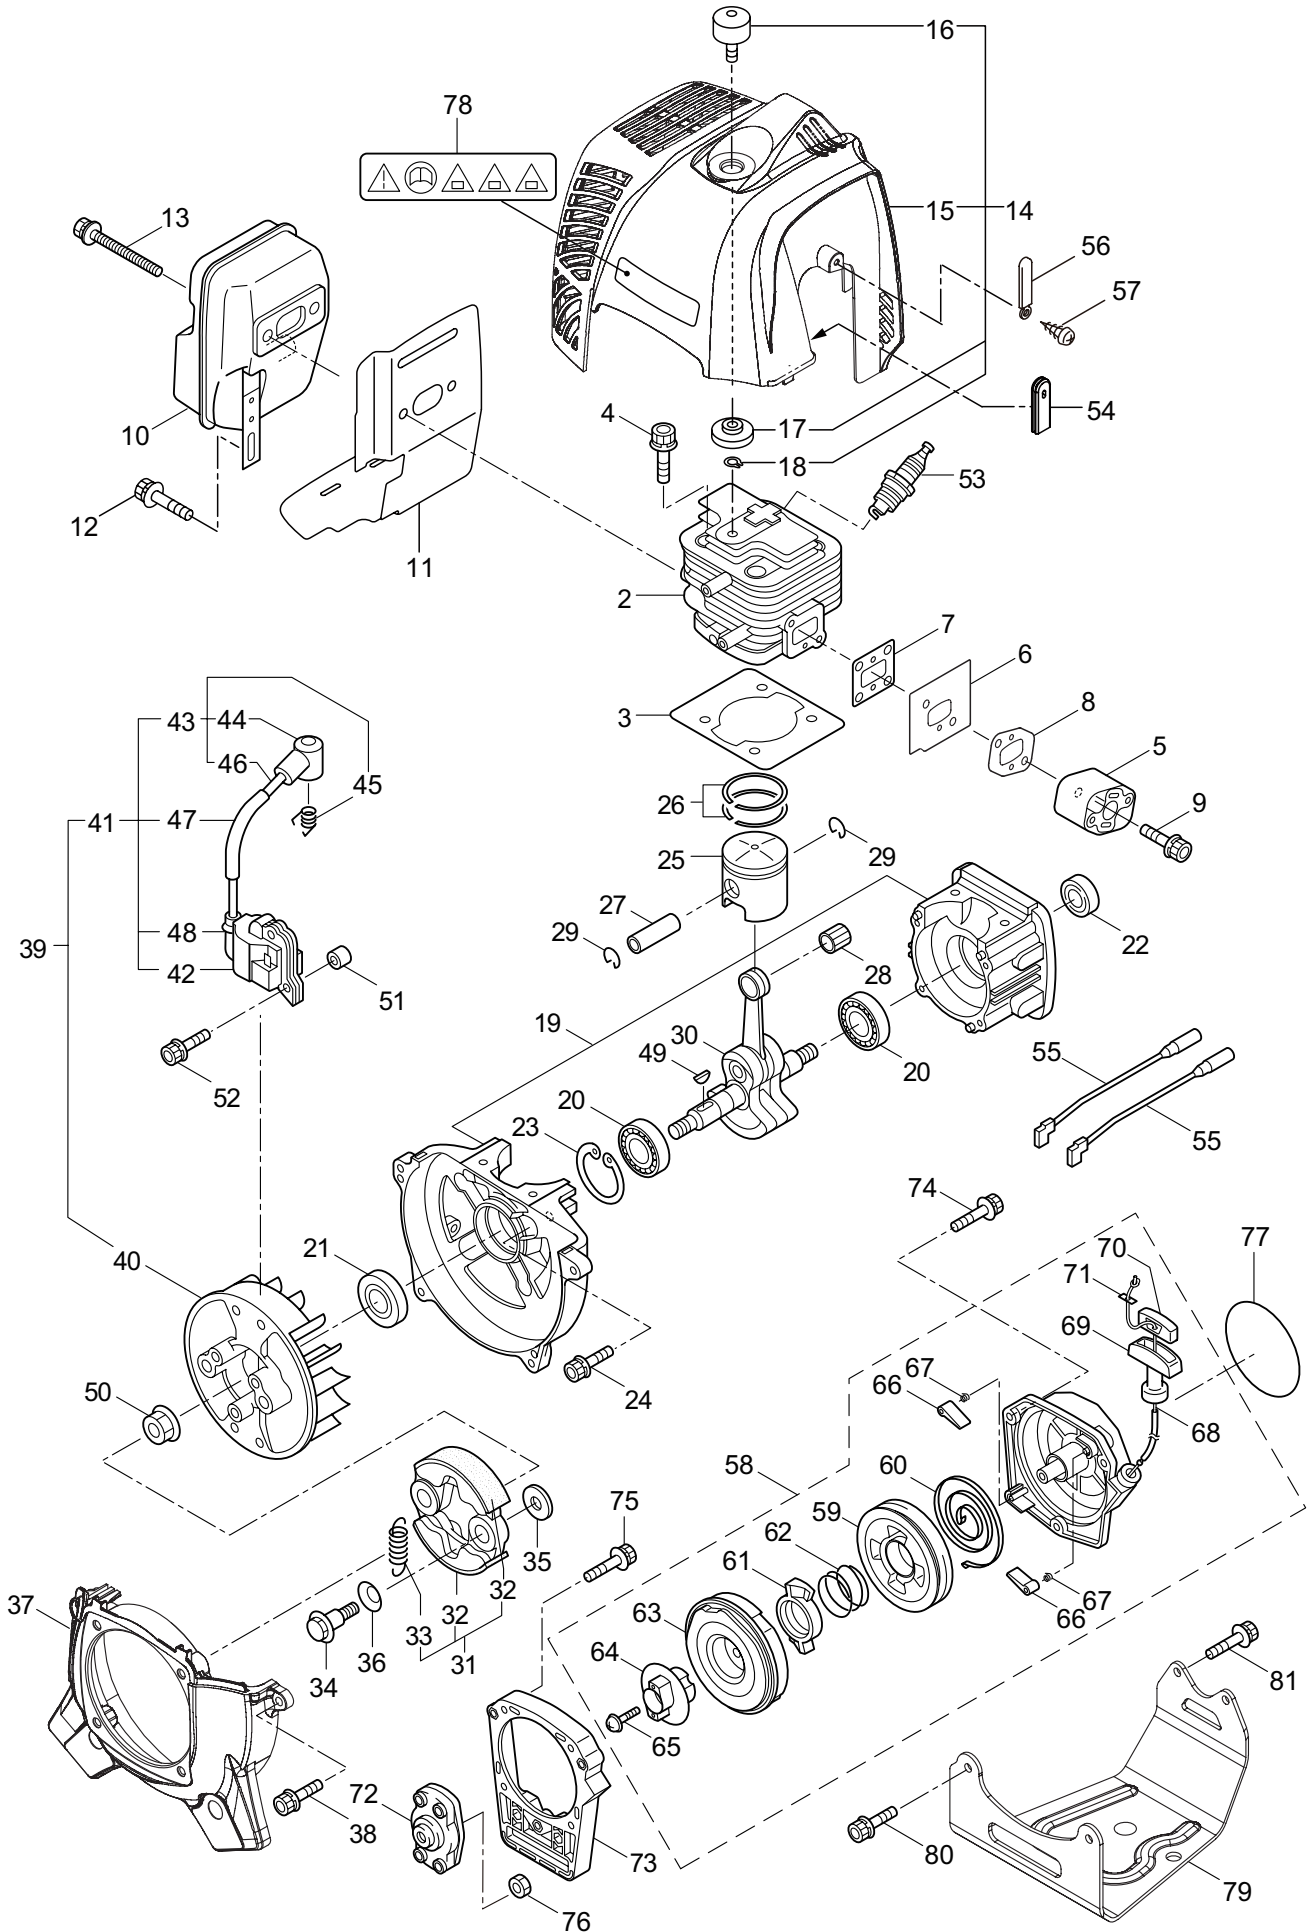

4. BKC501RS ENGINE

Ref. No.	Part No.	Part Name	Q'ty	Remarks
4-1	875119	Engine	1	AE500/80
4-2	281407	Cylinder	1	New gasket required
4-3	262546	Gasket	1	
4-4	261246	Cap Screw	4	M5x25
4-5	262548	Insulator	1	New gasket required
4-6	277806	Divider	1	
4-7	262790	Gasket	1	
4-8	277807	Gasket	1	
4-9	265924	Cap Screw	2	M5x25
4-10	277821	Muffler Comp	1	
4-11	276378	Gasket	1	
4-12	261607	Cap Screw	1	M5x16
4-13	262687	Cap Screw	2	M6x65
4-14	276600	Top Cover Ass'y	1	Incl.15-18
4-15	275316	Top Cover	1	
4-16	285843	Knob	1	
4-17	262689	Spacer	1	
4-18	262690	Snap Ring	1	#6
4-19	262558	Crankcase	1	
4-20	262658	Bearing	2	#6202C3
4-21	262660	Oil Seal	1	TC15357
4-22	262565	Oil Seal	1	ISCD15257
4-23	012380	Snap Ring	1	#35
4-24	261999	Cap Screw	4	M5x40
4-25	281301	Piston	1	
4-26	264005	Piston Ring	2	(2)Required
4-27	262749	Piston Pin	1	
4-28	262659	Bearing,Needle	1	KTV111414EG01B2
4-29	262479	Clip,Piston Pin	2	
4-30	280534	Crankshaft/Conn.Rod Ass'y	1	
4-31	262577	Clutch Ass'y	1	Incl.32,33
4-32	282624	Clutch Shoe	2	(2)required
4-33	263615	Spring,Clutch	1	
4-34	282321	Cap Screw	2	M8x1.25
4-35	262683	Washer	2	8x22xt1.2
4-36	262682	Wave Washer	2	
4-37	275230	Fan Cover	1	
4-38	261250	Cap Screw	2	M5x20
4-39	267576	Magneto Ass'y	1	Incl.40-48
4-40	264673	Rotor/Fan	1	
4-41	267579	Ignition Coil Ass'y	1	Incl.42-48
4-42	267572	Coil	1	
4-43	267584	Spark Plug Wire Ass'y	1	Incl.44-46
4-44	261074	Plug Boot	1	
4-45	261075	Connector	1