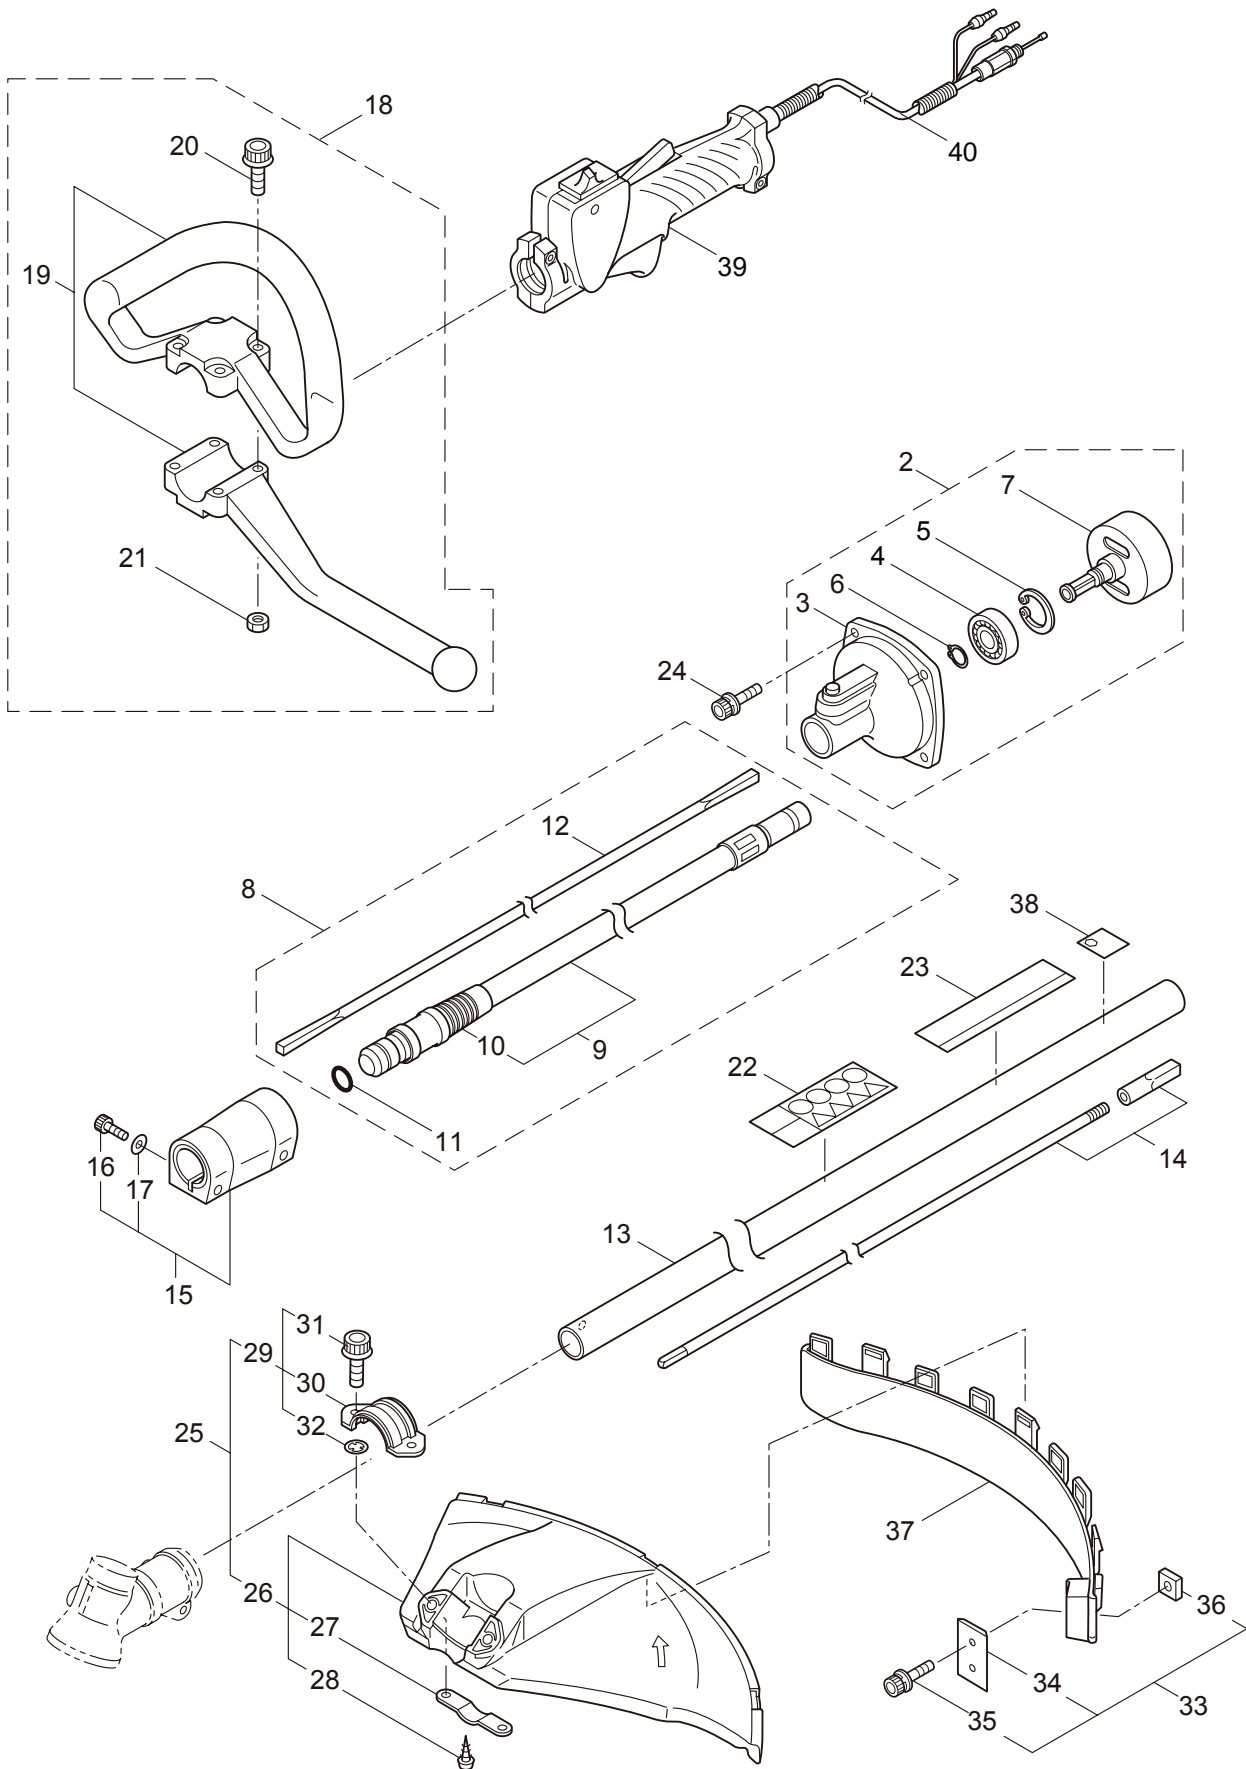

PARTS LIST

BKC501RS

CONTENTS

1. MAIN BODY	1 ~ 2
2. GEARCASE.....	3 ~ 4
3. SUPPORT FRAME	5 ~ 6
4. ENGINE	7 ~ 10
5. CARBURETOR, FUEL TANK	11 ~ 14
6. ACCESSORIES	15 ~ 16

2017. 04.

P/N 524441

1. BKC501RS
MAIN BODY

Ref. No.	Part No.	Part Name	Q'ty	Remarks
1-1	364709	BKC501RS	1	
1-2	222416	Clutch Case Ass'y	1	Incl.3-7
1-3	222085	Clutch Case	1	
1-4	222442	Bearing	1	#6202 2RS
1-5	012380	Snap Ring	1	#35
1-6	550118	Snap Ring	1	WR15
1-7	220336	Clutch Drum	1	
1-8	222530	Outer Ass'y	1	Incl.9-12
1-9	222531	Outer	1	Incl.10
1-10	215885	Cover	1	
1-11	011338	O-Ring	1	P18
1-12	211895	Inner Shaft	1	
1-13	224125	Driveshaft Tube	1	
1-14	216965	Driveshaft Ass'y	1	
1-15	215730	Joint Pipe Ass'y	1	Incl.16,17
1-16	087786	Cap Screw	2	M5x25
1-17	012487	Washer	1	M5
1-18	232104	Loop Handle Ass'y	1	Incl.19-21
1-19	226462	Loop Handle	1	
1-20	215608	Cap Screw	4	M5x30x16
1-21	081027	Nut	4	M5
1-22	223188	Label	1	
1-23	239882	Label	1	BKC501RS
1-24	219113	Cap Screw	4	M6x20
1-25	232092	Safety Cover Ass'y	1	Incl.26-32
1-26	231262	Safety Cover Ass'y	1	Incl.27,28
1-27	237364	Threaded Bracket	1	
1-28	221580	Screw	1	4x8
1-29	232093	Bracket Ass'y	1	Incl.30-32
1-30	223179	Bracket	1	
1-31	220632	Cap Screw	2	M6x30
1-32	231704	Washer	2	6x13xt1.0
1-33	231882	String Cutter Ass'y	1	Incl.34-36
1-34	230747	String Cutter	1	
1-35	261250	Cap Screw	1	M5x20
1-36	228325	Nut	1	
1-37	230748	Cover Extention	1	
1-38	228207	Label	1	115dB
1-39	232101	Throttle Lever Ass'y	1	
1-40	332330	Throttle Lever wire	1	

3. BKC501RS
SUPPORT FRAME

Ref. No.	Part No.	Part Name	Q'ty	Remarks
3-1	224730	Support Frame	1	
3-2	232316	Turn Bracket Ass'y	1	
3-3	211644	Bearing Case	1	
3-4	220619	Bearing	1	#6001UU
3-5	092578	Bolt	3	M5x10
3-6	231946	Spring	3	
3-7	231947	Spring Holder	3	
3-8	228250	Bolt	3	M5x12
3-9	231948	Washer	3	5.2x16xt1
3-10	215230	Nut	3	M5
3-11	231949	Screw	3	
3-12	223704	Cap Screw	1	M6x12
3-13	219959	Nut	1	M6
3-14	226490	Pad	1	
3-15	215230	Nut	4	M5
3-16	084020	Nut	1	M12