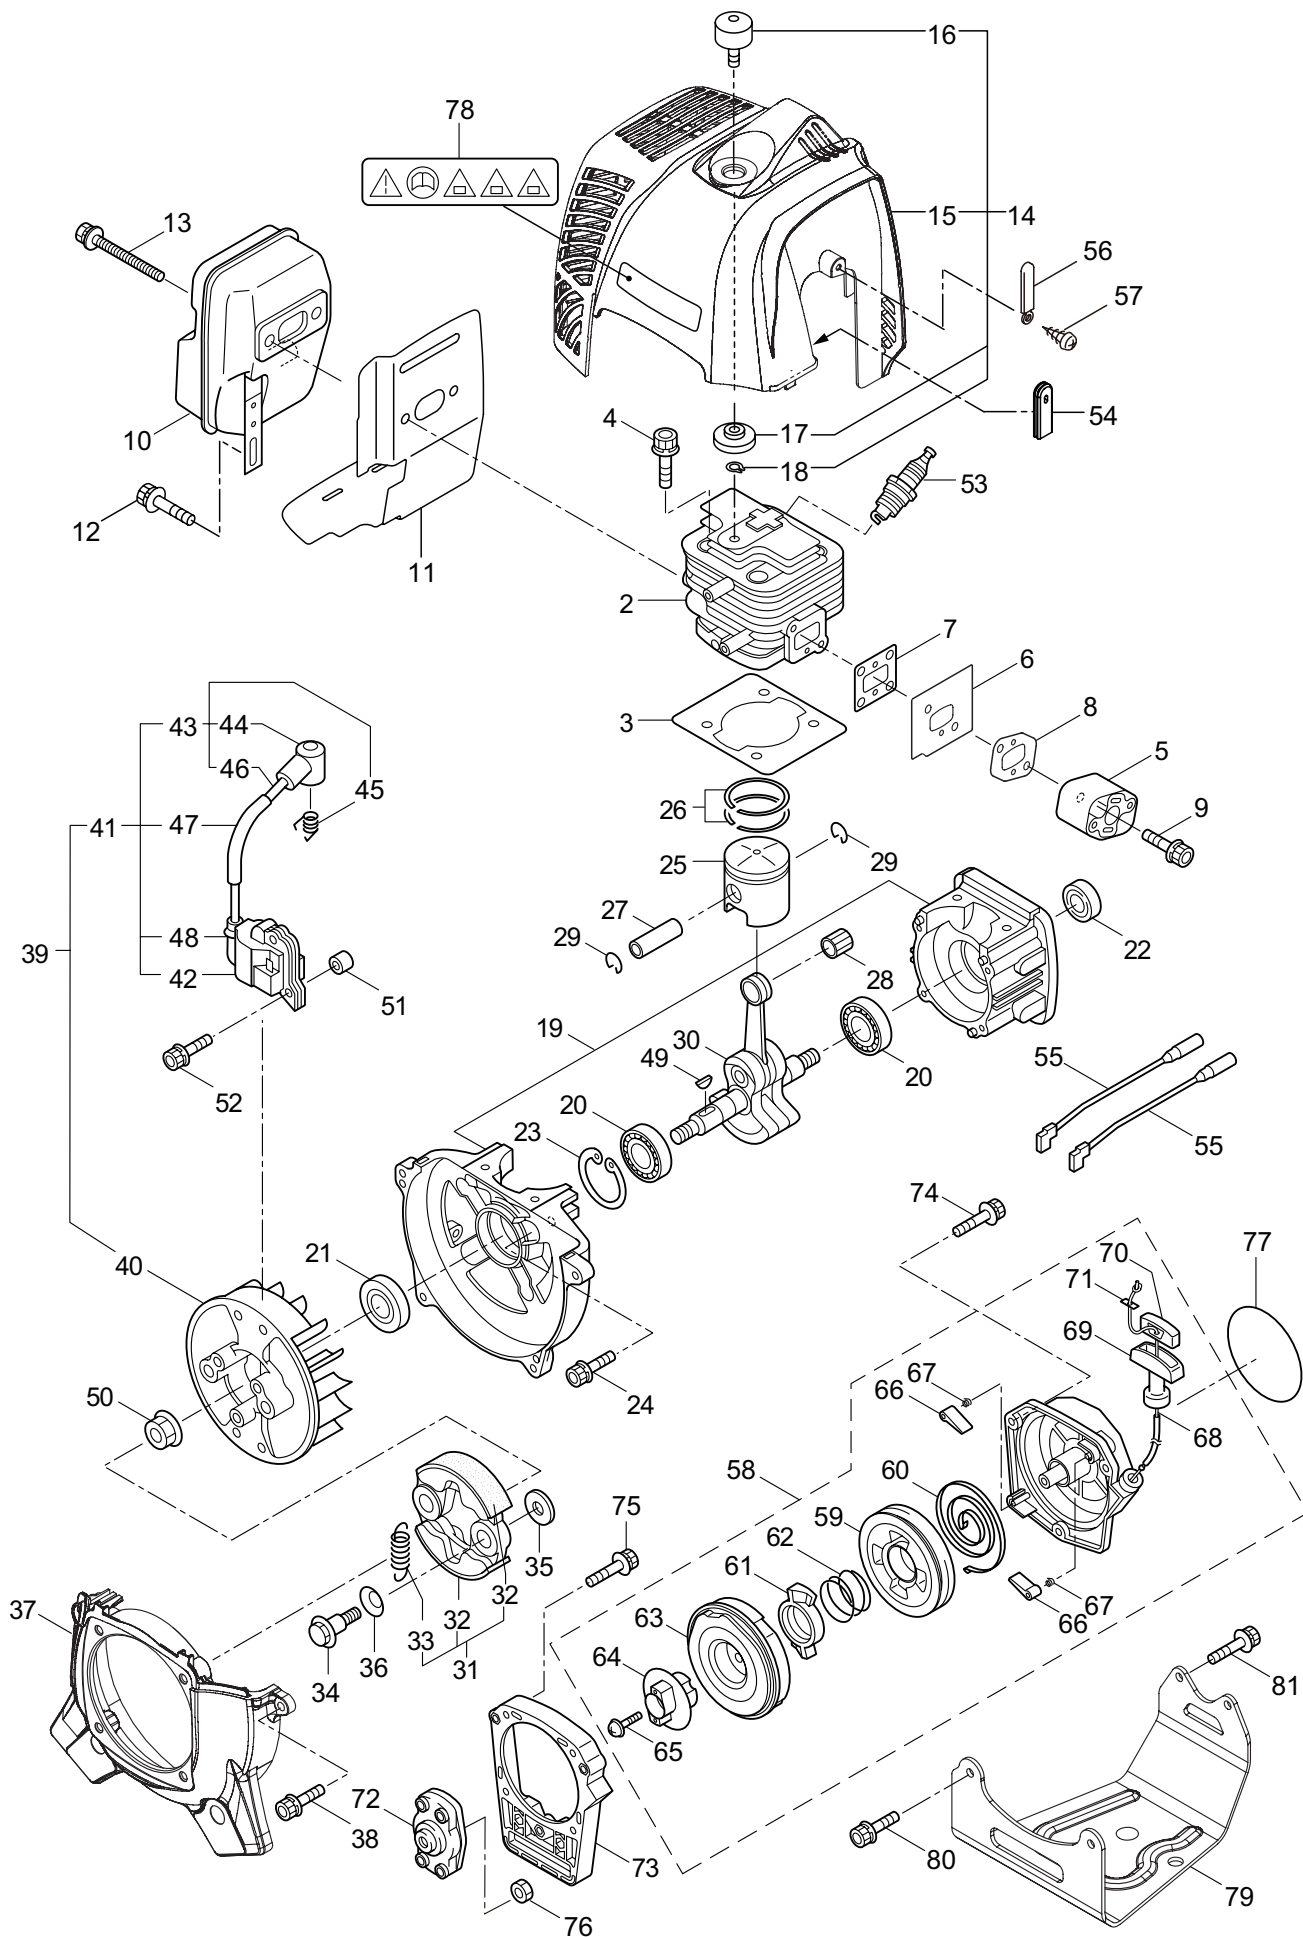

4. BKC501RS ENGINE

Ref. No.	Part No.	Part Name	Q'ty	Remarks
4-46	267585	Spark Plug Wire	1	
4-47	269421	Insulator	1	
4-48	261072	Cap	1	
4-49	261076	Woodruff Key	1	3x10
4-50	262731	Nut,Rotor	1	M10
4-51	280381	Spacer	2	
4-52	261256	Cap Screw	2	M4x25
4-53	262483	Spark Plug	1	NGK BPMR6Y
4-54	275191	Grommet	1	
4-55	267519	Wire, Lead	2	
4-56	264588	Clamp	1	
4-57	221580	Screw	1	4x8
4-58	280838	Recoil Ass'y	1	Incl.59-71
4-59	280994	Pulley	1	
4-60	280995	Spiral Spring	1	
4-61	280996	Pawl	1	
4-62	280997	Return Spring	1	
4-63	280998	Spring Comp	1	
4-64	280999	Plate	1	
4-65	281000	Set Screw	1	
4-66	281001	Pawl	2	
4-67	281002	Return Spring	2	
4-68	281004	Starter Rope	1	
4-69	262633	Starter Grip	1	
4-70	262981	Cap	1	
4-71	281005	Rope Stopper	1	
4-72	280834	Starter Pulley Ass'y	1	
4-73	280827	Adapter Ass'y	1	
4-74	284985	Screw	3	M5x25
4-75	261257	Cap Screw	4	M4x16
4-76	126990	Nut	1	M8
4-77	280842	Label	1	REVERSE2/MARUYAMA
4-78	265694	Label	1	
4-79	277823	Bracket Comp	1	
4-80	261999	Cap Screw	2	M5x40
4-81	261607	Cap Screw	2	M5x16