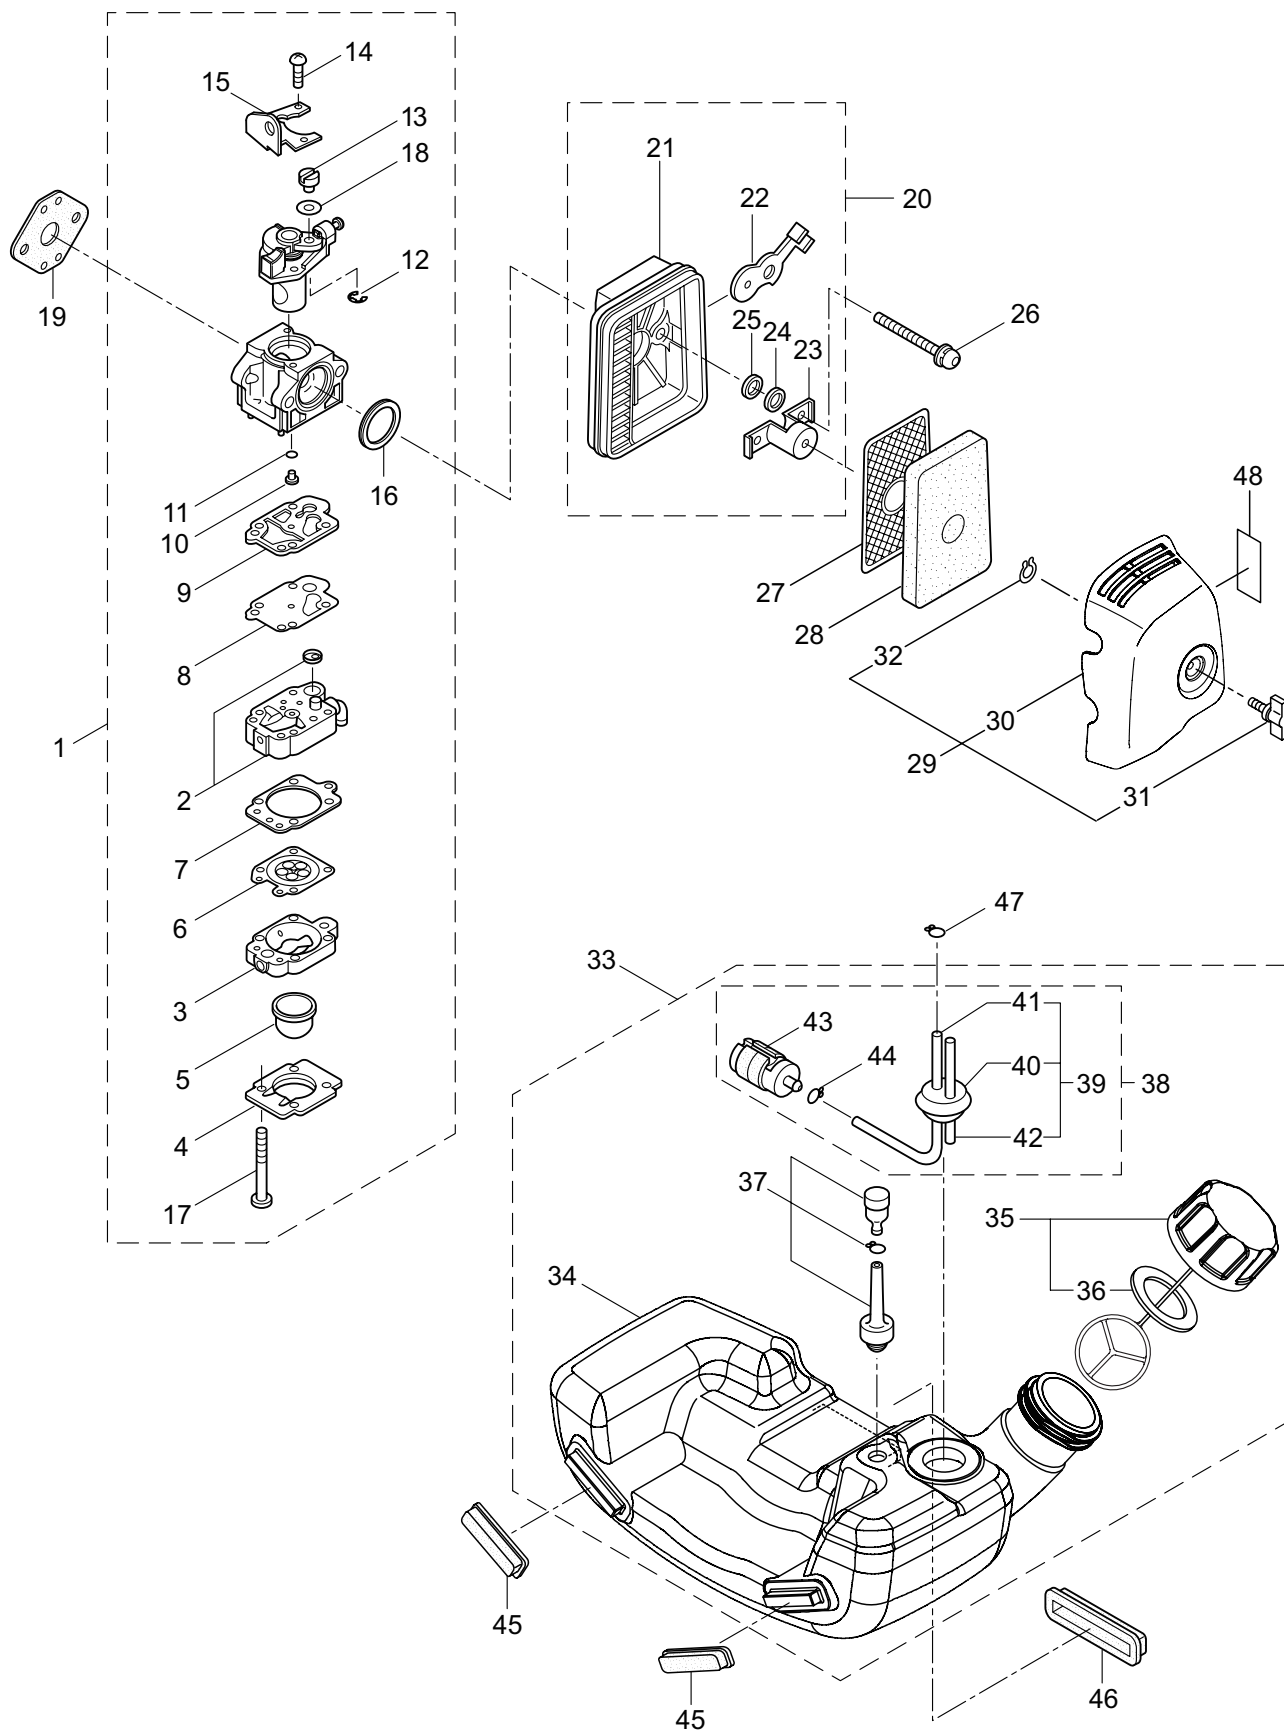

5. BKC501RS
CARBURETOR, FUEL TANK

Ref. No.	Part No.	Part Name	Q'ty	Remarks
5-46	262697	Pad	1	
5-47	261117	Clip	1	
5-48	261352	Label	1	Choke